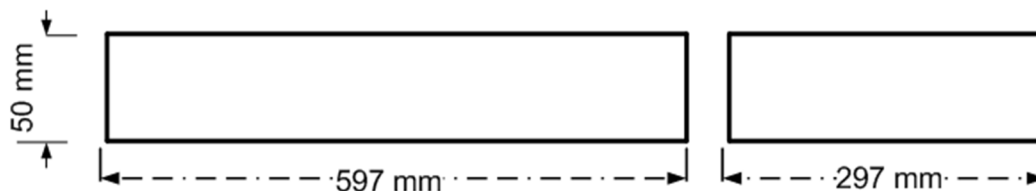

Dimensional Drawing

ELMASCO INDUSTRIES S.A.

Head Office : 44 K. Palama, 14343 N. Chalkidona, Athens, Greece

Production Plant : Ag. Adrianos, 21100 Nafplio, Greece

Email: elmasco@elmasco.eu

Tel : +30 210 2583100

Fax: +30 210 2583107